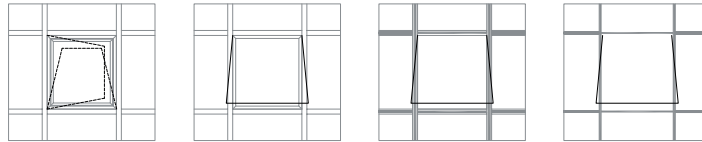

SKY 52

SKY 90

— dışarı açılır // outward opening
- - - içeri açılır // inward opening

KLEIDCO YAPI SİSTEMLERİ SAN. ve TİC. A.Ş.

Greenist Kleidco Ofisleri

Yeni Bosna Merkez Mh. Yalçın Koreş Cd. No:14/1
34197 Bahçelievler İstanbul / TÜRKİYE

T +90 212 438 57 90
F +90 212 438 59 47

E info@kleidco.com
W www.kleidco.com