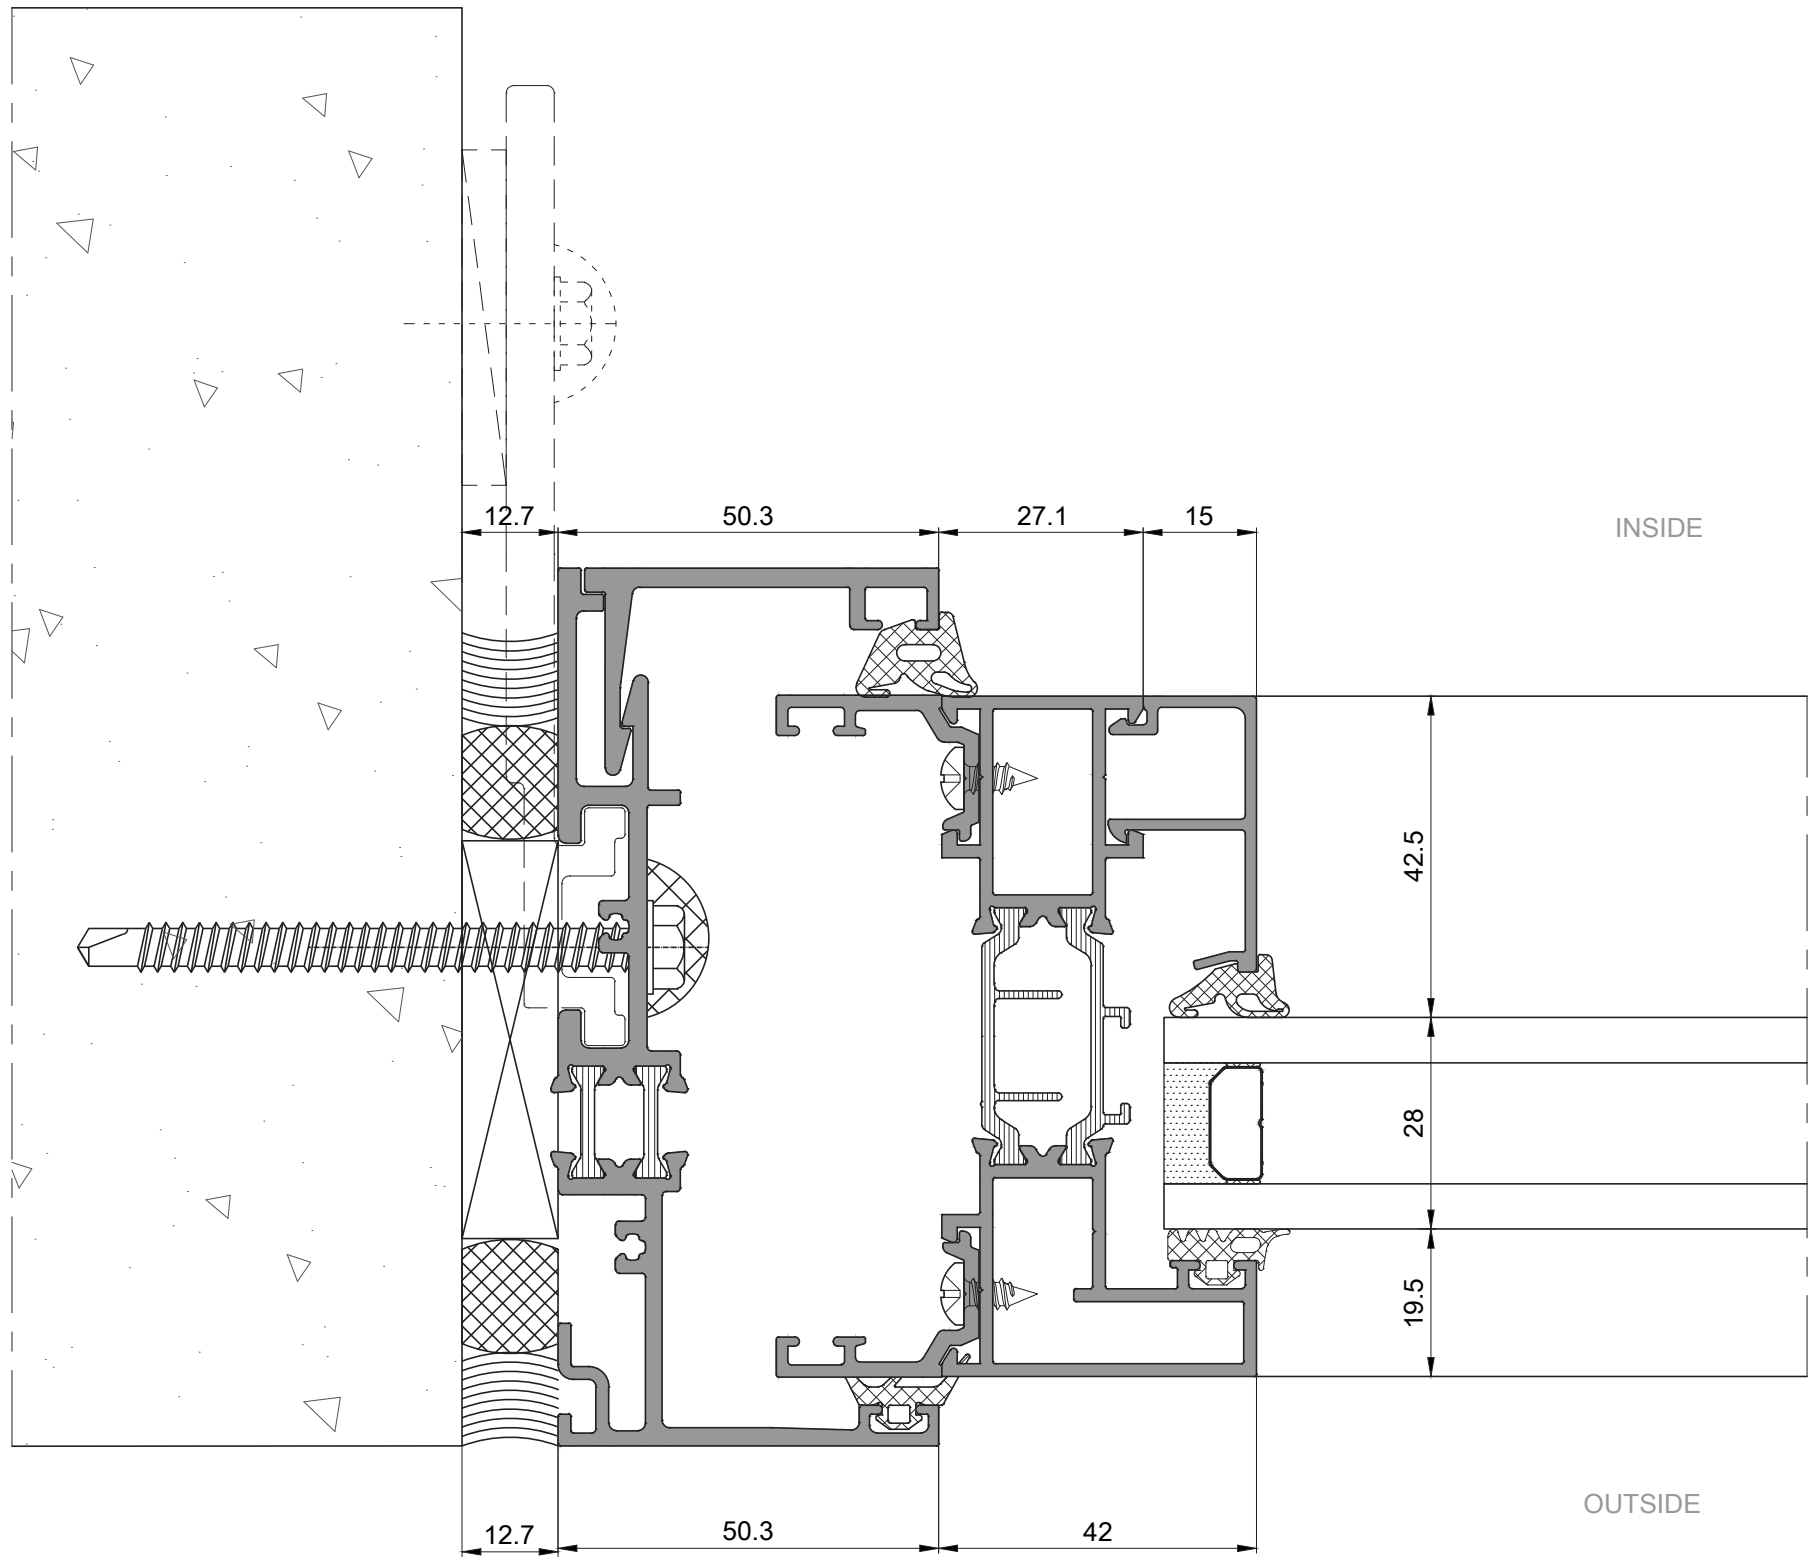

Spectral 90

Window and Door Systems

Fixed Window Section

Fixed Window Section with Receptor

Hidden Sash Sections

Double Hidden Sash Sections

Fixed Window Section with Receptor

Fixed Window Section

Fixed Window Section with Middle Transom

Fixed Window Section with Receptor

Fixed Window Section

Bonded Hidden Sash Sections

Bonded Hidden Sash Sections

Bonded Hidden Sash Sections

Classic inward opening Sash Sections

Classic inward opening Sash Sections

Classic inward opening Sash Sections

Captured Top hung Sash Sections

Captured Top hung Sash Sections

Captured Top hung Sash Sections

Bonded Top hung Sash Sections

Bonded Top hung Sash Sections