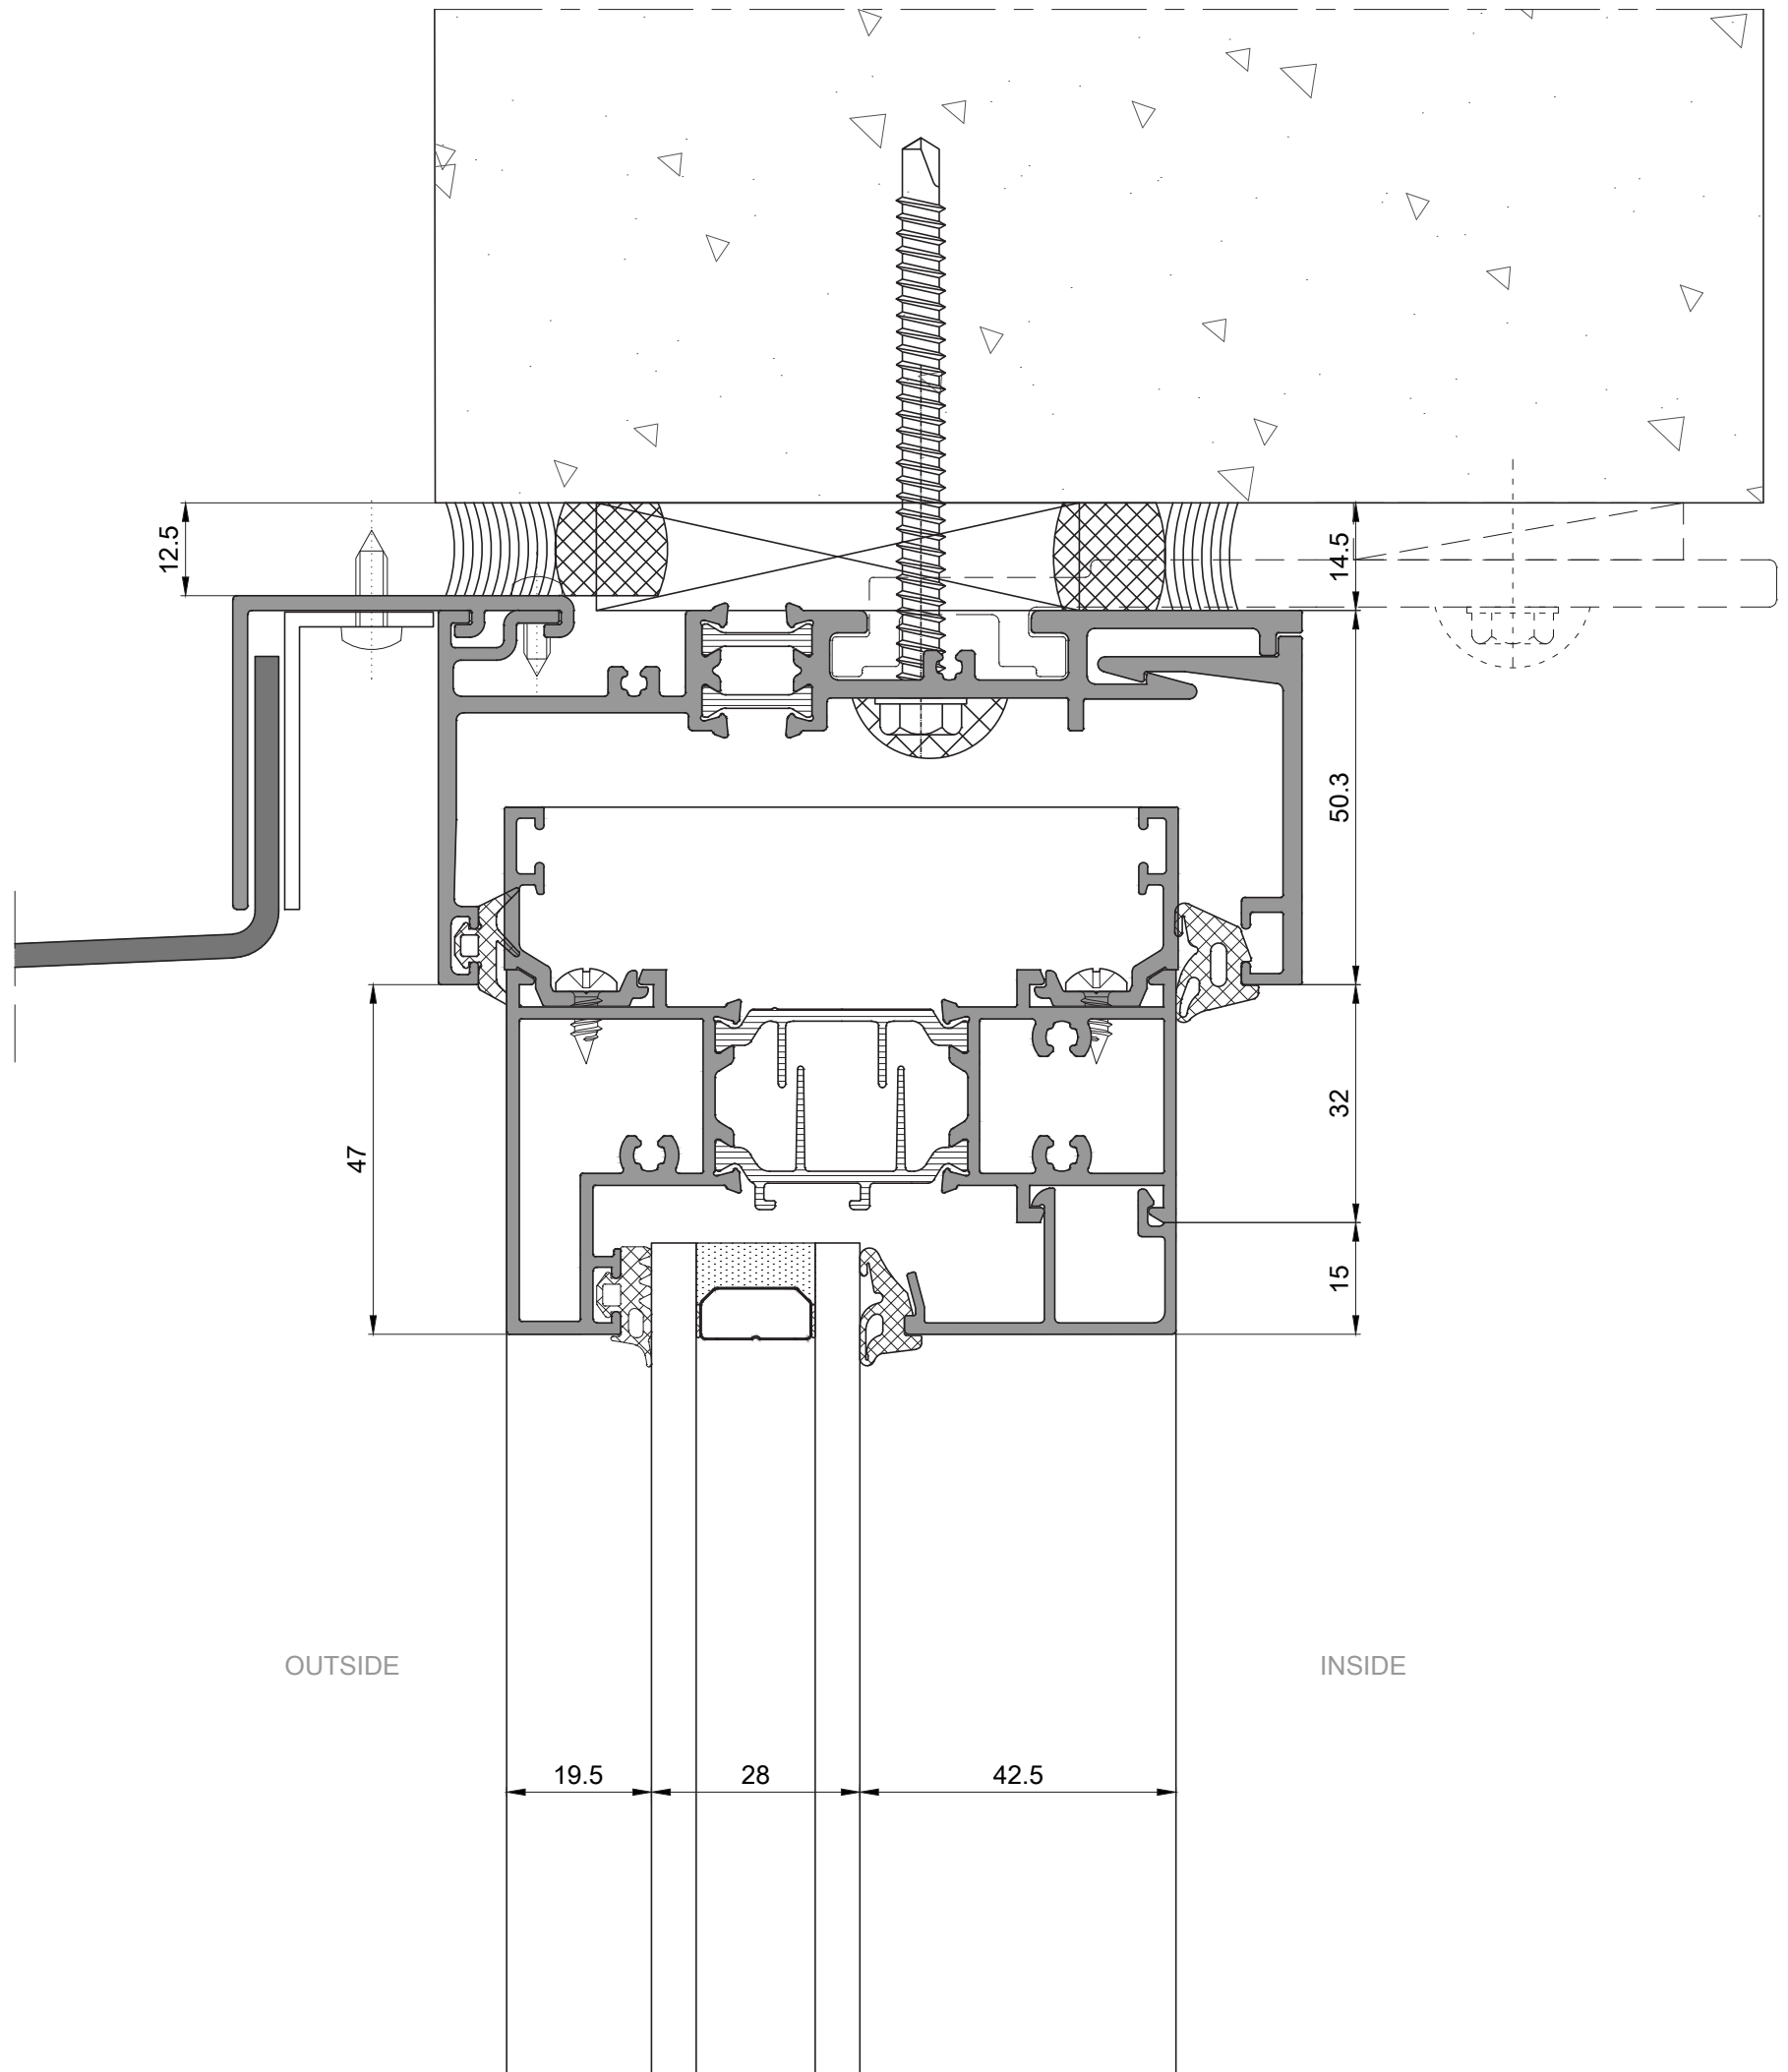

Spectral 90

Window and Door Systems

Fixed Window Section

Fixed Window Section with Receptor

Hidden Sash Sections

Double Hidden Sash Sections

Fixed Window Section with Receptor

Fixed Window Section

Fixed Window Section with Middle Transom

Fixed Window Section with Receptor

Fixed Window Section

Bonded Hidden Sash Sections

Bonded Hidden Sash Sections

Bonded Hidden Sash Sections

Classic inward opening Sash Sections

Classic inward opening Sash Sections

Classic inward opening Sash Sections

Captured Top hung Sash Sections

Captured Top hung Sash Sections

Captured Top hung Sash Sections

Bonded Top hung Sash Sections

Bonded Top hung Sash Sections

Outward Opening Flush Door Sections

Outward Opening Flush Door Sections

Outward Opening Flush Door Sections

Inward Opening Flush Door Sections

Inward Opening Flush Door Sections

Inward Opening Flush Door Sections