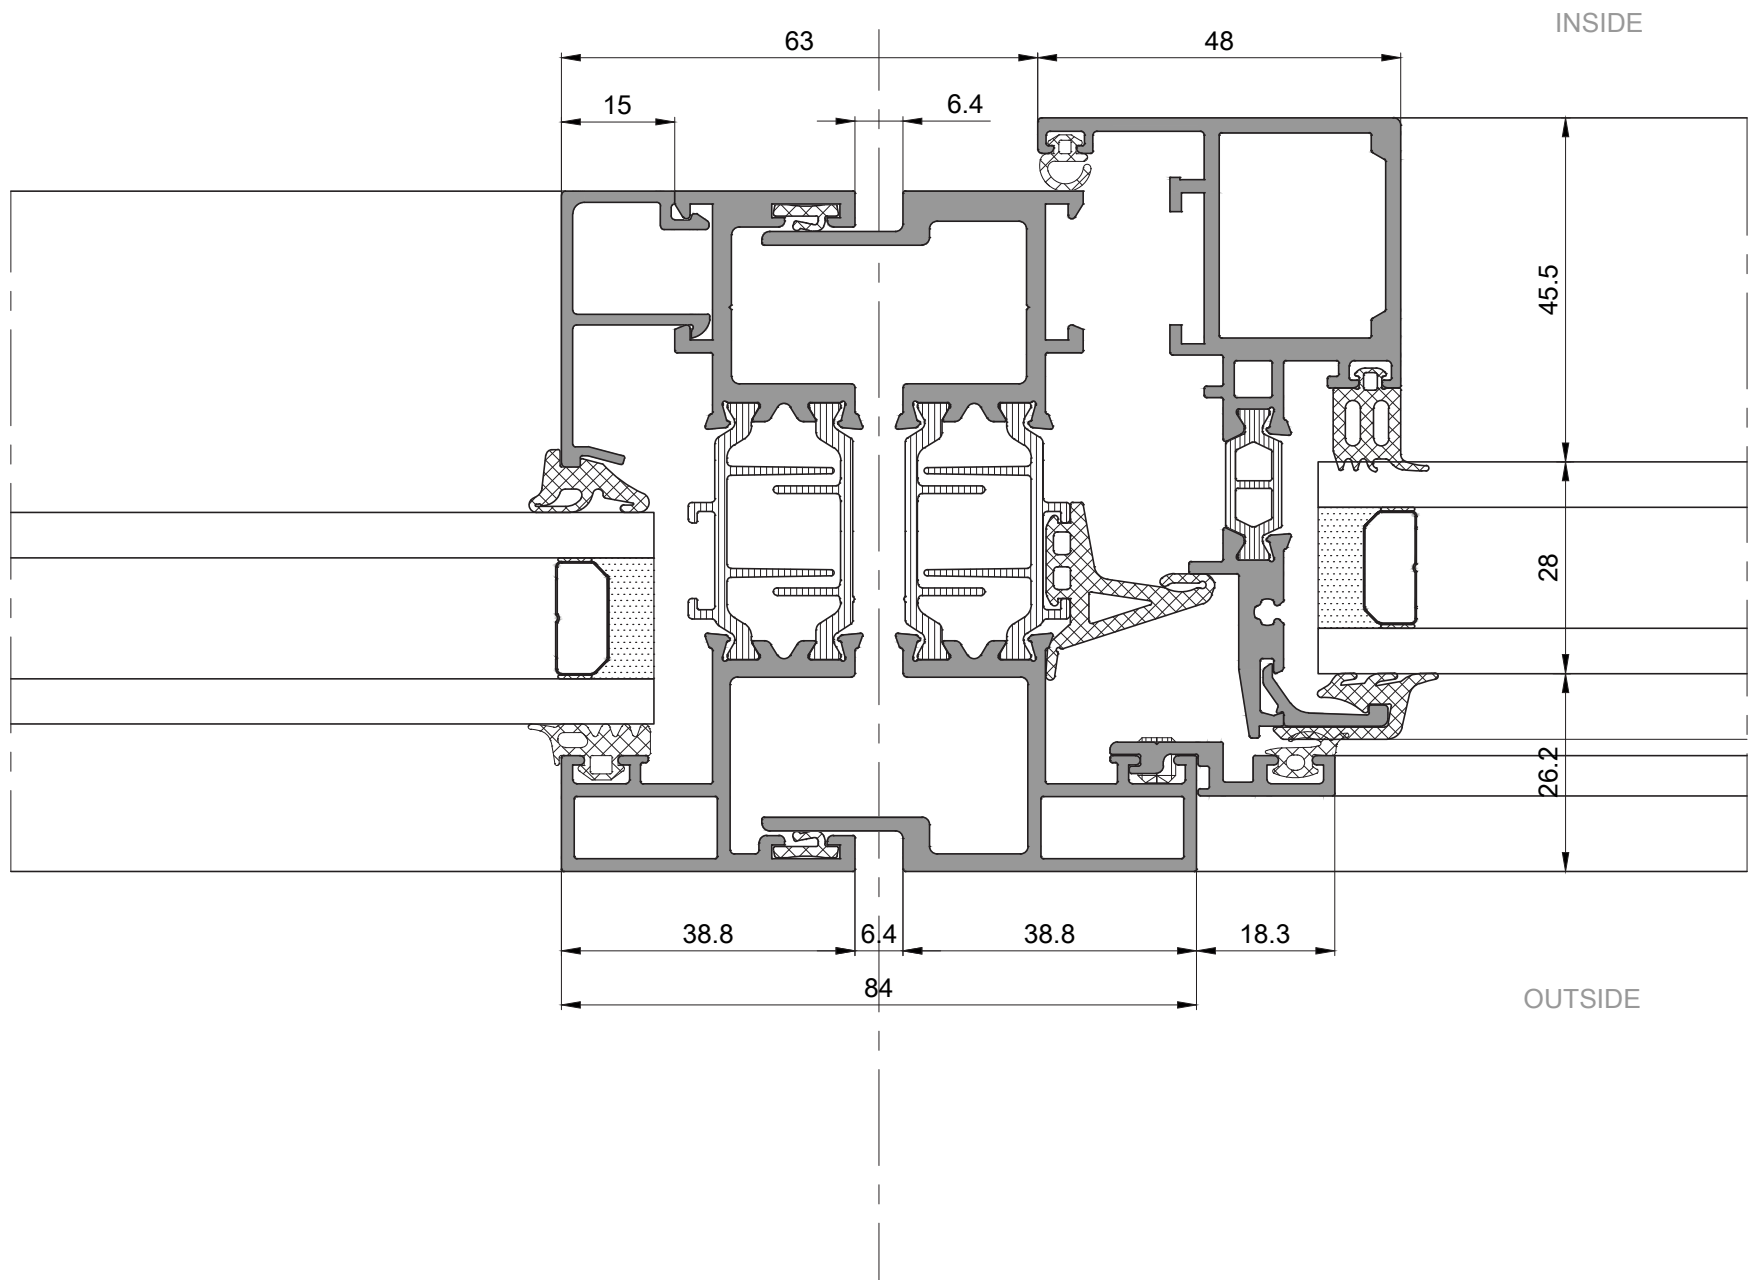

Spectral 90

Window and Door Systems

Fixed Window Section

Fixed Window Section with Receptor

Hidden Sash Sections

Double Hidden Sash Sections

Fixed Window Section with Receptor

Fixed Window Section

Fixed Window Section with Middle Transom

Fixed Window Section with Receptor

Fixed Window Section

Bonded Hidden Sash Sections

Bonded Hidden Sash Sections

Bonded Hidden Sash Sections

Classic inward opening Sash Sections

Classic inward opening Sash Sections

Classic inward opening Sash Sections

Captured Top hung Sash Sections

Captured Top hung Sash Sections

Captured Top hung Sash Sections

Bonded Top hung Sash Sections

Bonded Top hung Sash Sections