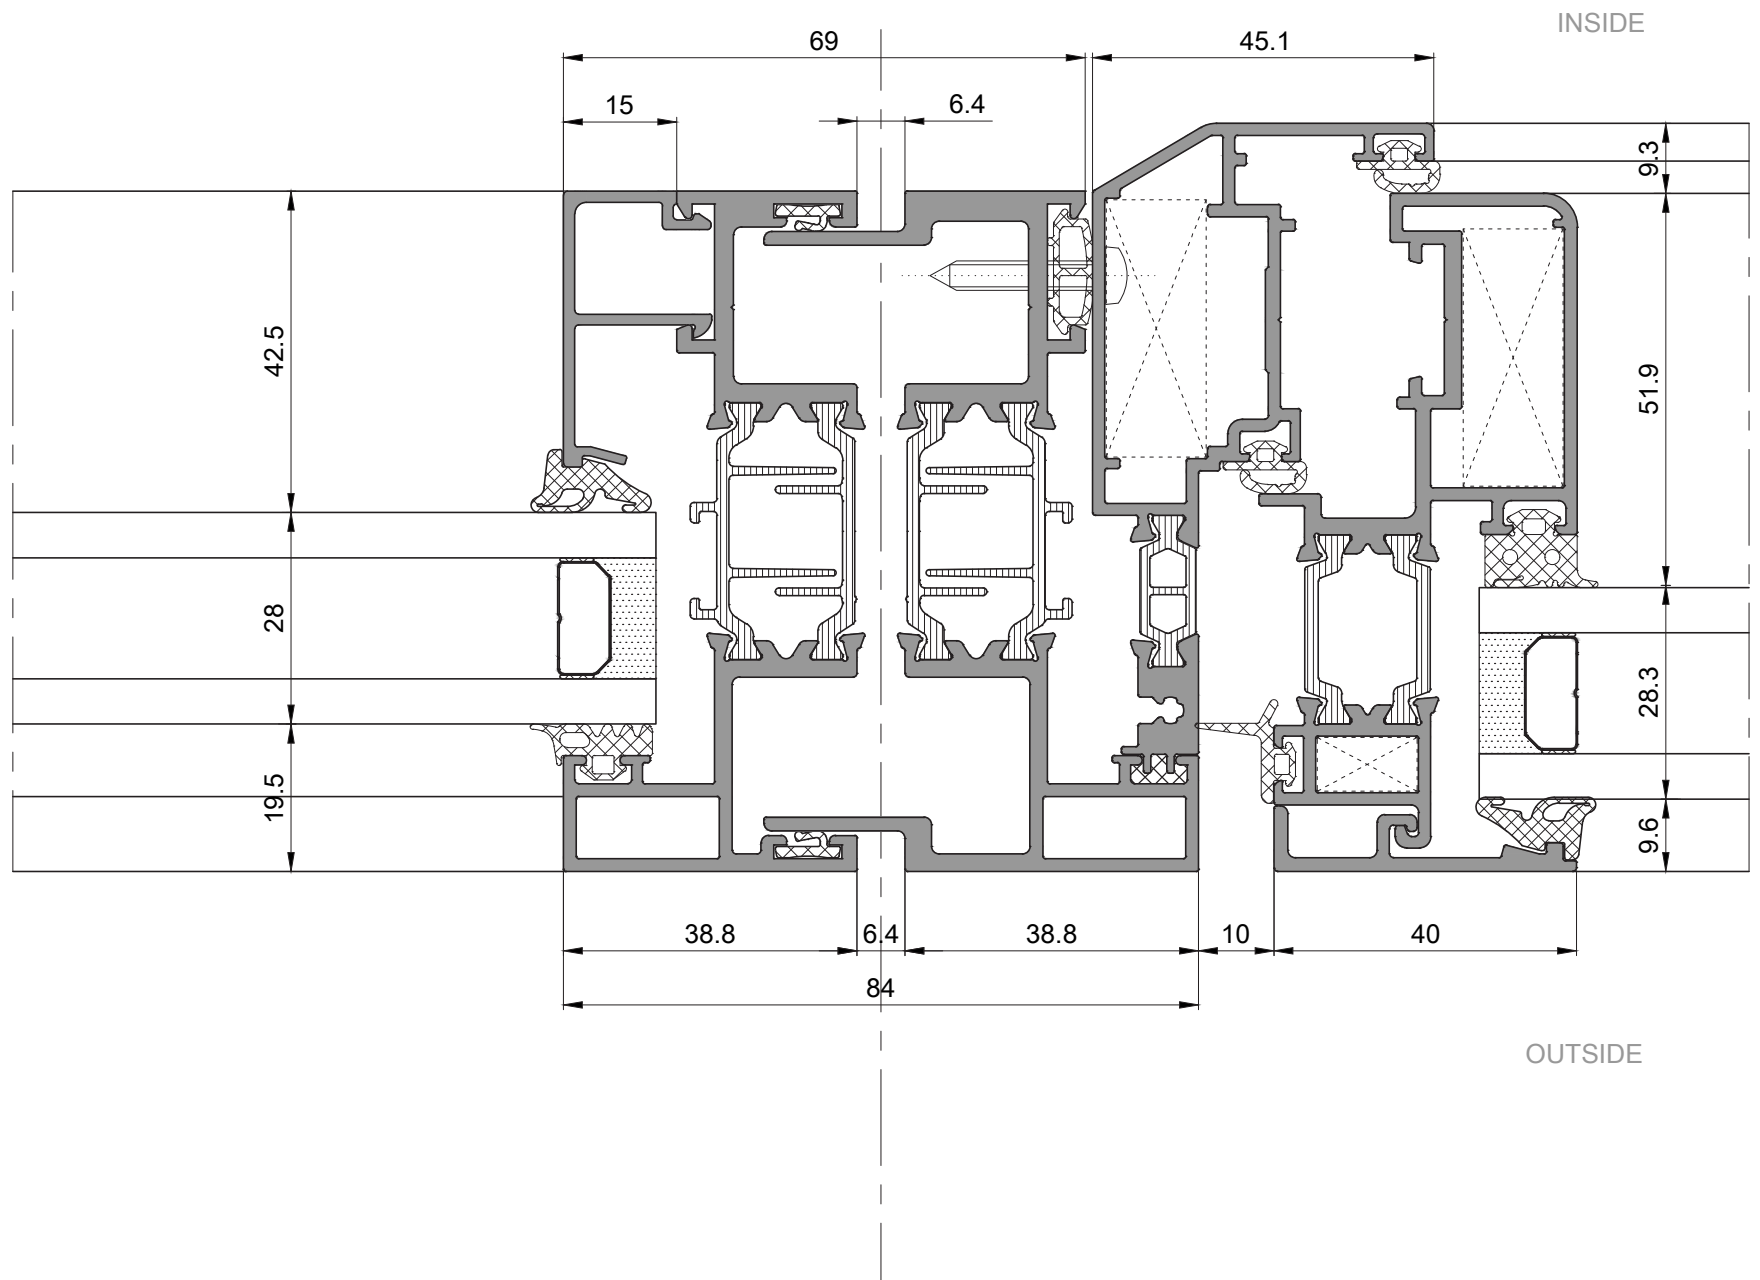

Spectral 90

Window and Door Systems

Fixed Window Section

Fixed Window Section with Receptor

Hidden Sash Sections

Double Hidden Sash Sections

Fixed Window Section with Receptor

Fixed Window Section

Fixed Window Section with Middle Transom

Fixed Window Section with Receptor

Fixed Window Section

Bonded Hidden Sash Sections

Bonded Hidden Sash Sections

Bonded Hidden Sash Sections

Classic inward opening Sash Sections

Classic inward opening Sash Sections

Classic inward opening Sash Sections

Captured Top hung Sash Sections

Captured Top hung Sash Sections

Captured Top hung Sash Sections

Bonded Top hung Sash Sections

Bonded Top hung Sash Sections

Bonded Top hung Sash Sections

Inward Opening Rebated Door Sections

Inward Opening Rebated Door Sections

Inward Opening Rebated Door Sections

Outward Opening Rebated Door Sections

Outward Opening Rebated Door Sections