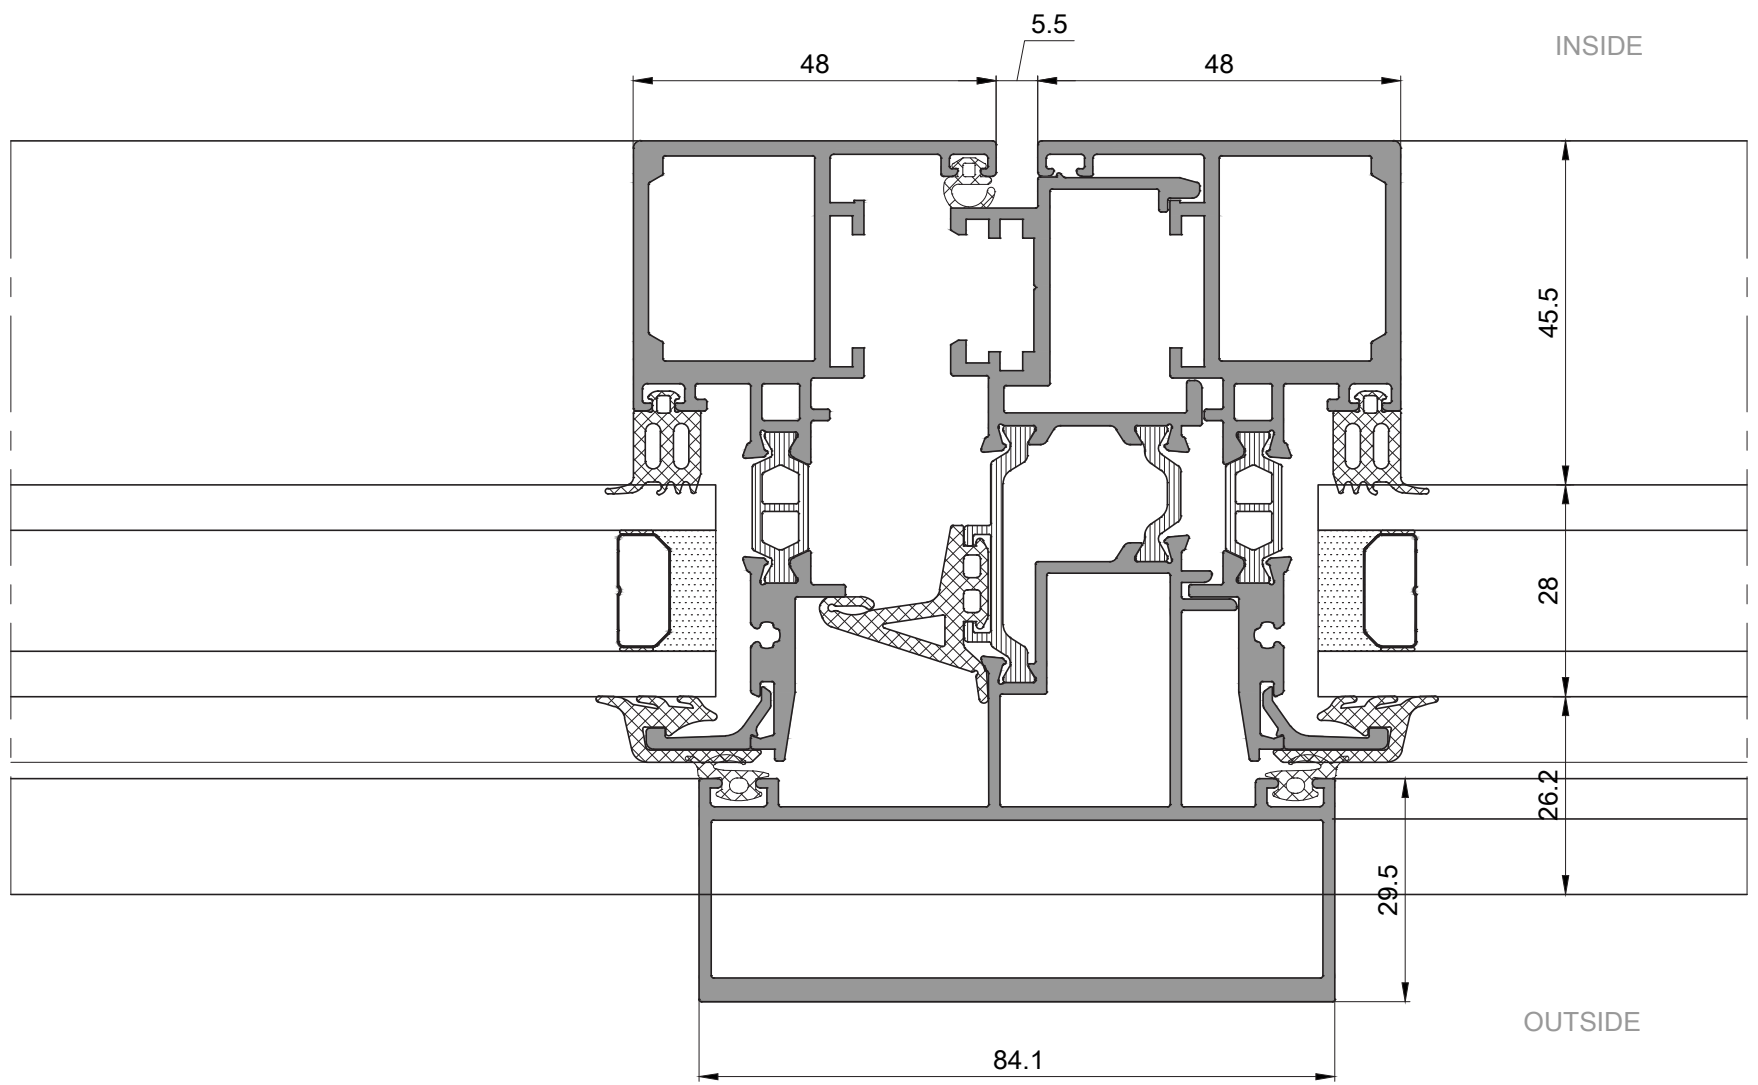

Spectral 90

Window and Door Systems

Fixed Window Section

Fixed Window Section with Receptor

Hidden Sash Sections

Double Hidden Sash Sections

Fixed Window Section with Receptor

Fixed Window Section

Fixed Window Section with Middle Transom

Fixed Window Section with Receptor

Fixed Window Section

Bonded Hidden Sash Sections

Bonded Hidden Sash Sections

Bonded Hidden Sash Sections

Classic inward opening Sash Sections

Classic inward opening Sash Sections

Classic inward opening Sash Sections

Captured Top hung Sash Sections

Captured Top hung Sash Sections

Captured Top hung Sash Sections

Bonded Top hung Sash Sections

Bonded Top hung Sash Sections