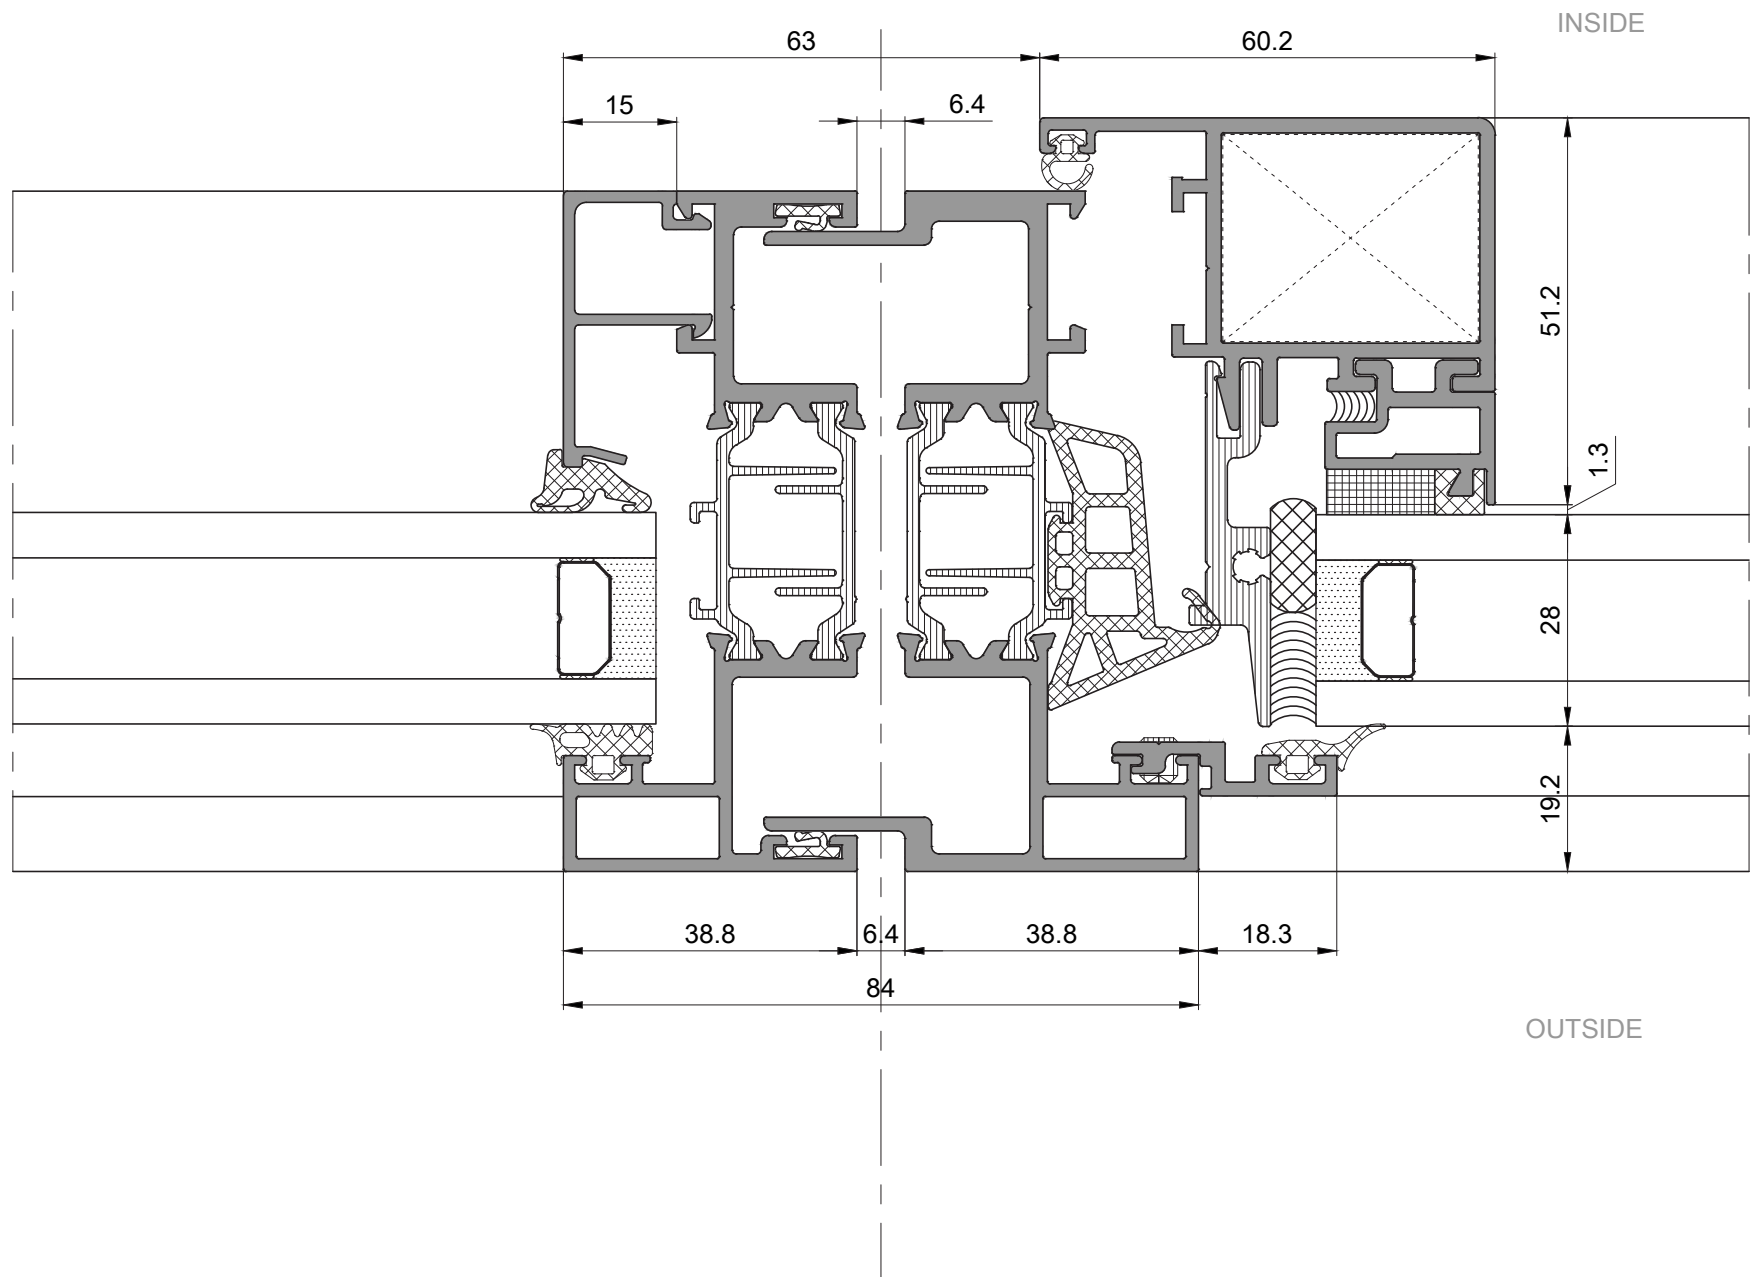

Spectral 90

Window and Door Systems

Fixed Window Section

Fixed Window Section with Receptor

Hidden Sash Sections

Double Hidden Sash Sections

Fixed Window Section with Receptor

Fixed Window Section

Fixed Window Section with Middle Transom

Fixed Window Section with Receptor

Fixed Window Section

Bonded Hidden Sash Sections

Bonded Hidden Sash Sections

Bonded Hidden Sash Sections

Classic inward opening Sash Sections

Classic inward opening Sash Sections

Classic inward opening Sash Sections

Captured Top hung Sash Sections

Captured Top hung Sash Sections

Captured Top hung Sash Sections

Bonded Top hung Sash Sections

Bonded Top hung Sash Sections