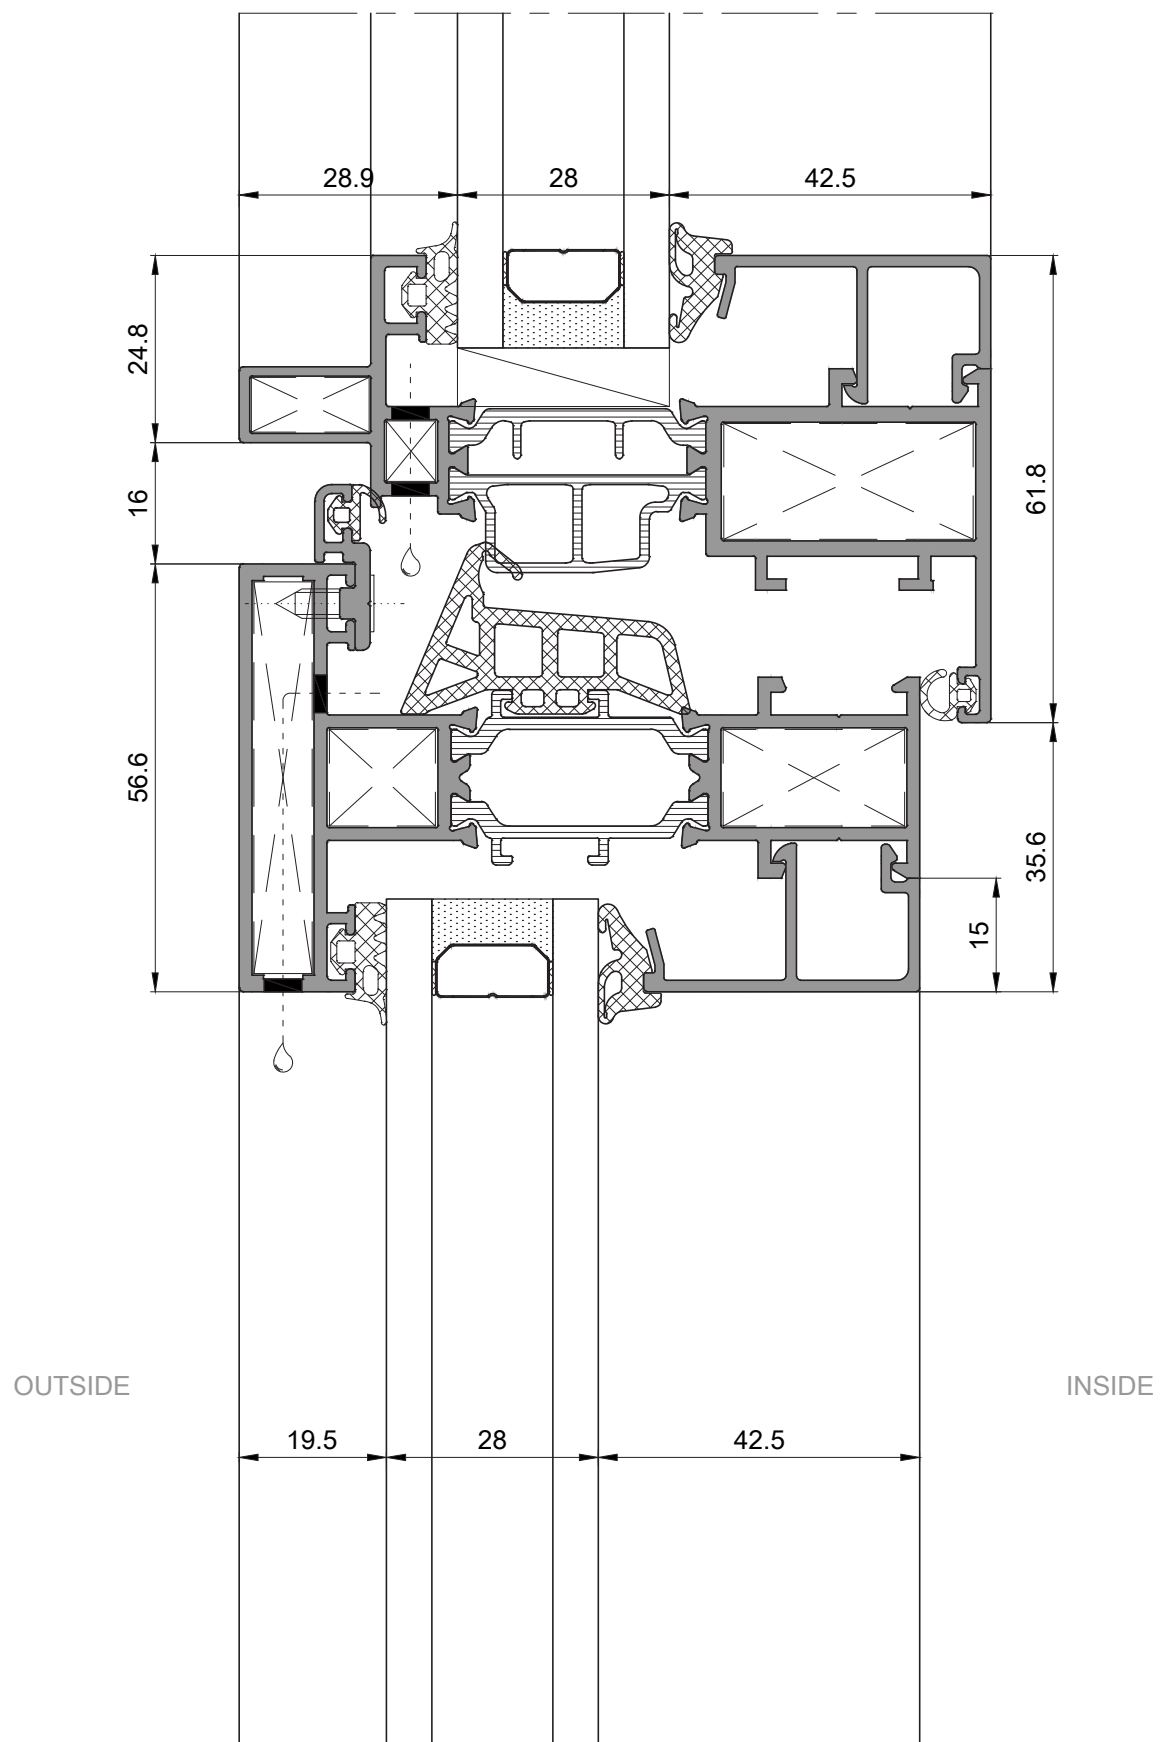

Spectral 90

Window and Door Systems

Fixed Window Section

Fixed Window Section with Receptor

Hidden Sash Sections

Double Hidden Sash Sections

Fixed Window Section with Receptor

Fixed Window Section

Fixed Window Section with Middle Transom

Fixed Window Section with Receptor

Fixed Window Section

Bonded Hidden Sash Sections

Bonded Hidden Sash Sections

Bonded Hidden Sash Sections

Classic inward opening Sash Sections

Classic inward opening Sash Sections

Classic inward opening Sash Sections

Captured Top hung Sash Sections

Captured Top hung Sash Sections

Captured Top hung Sash Sections

Bonded Top hung Sash Sections

Bonded Top hung Sash Sections