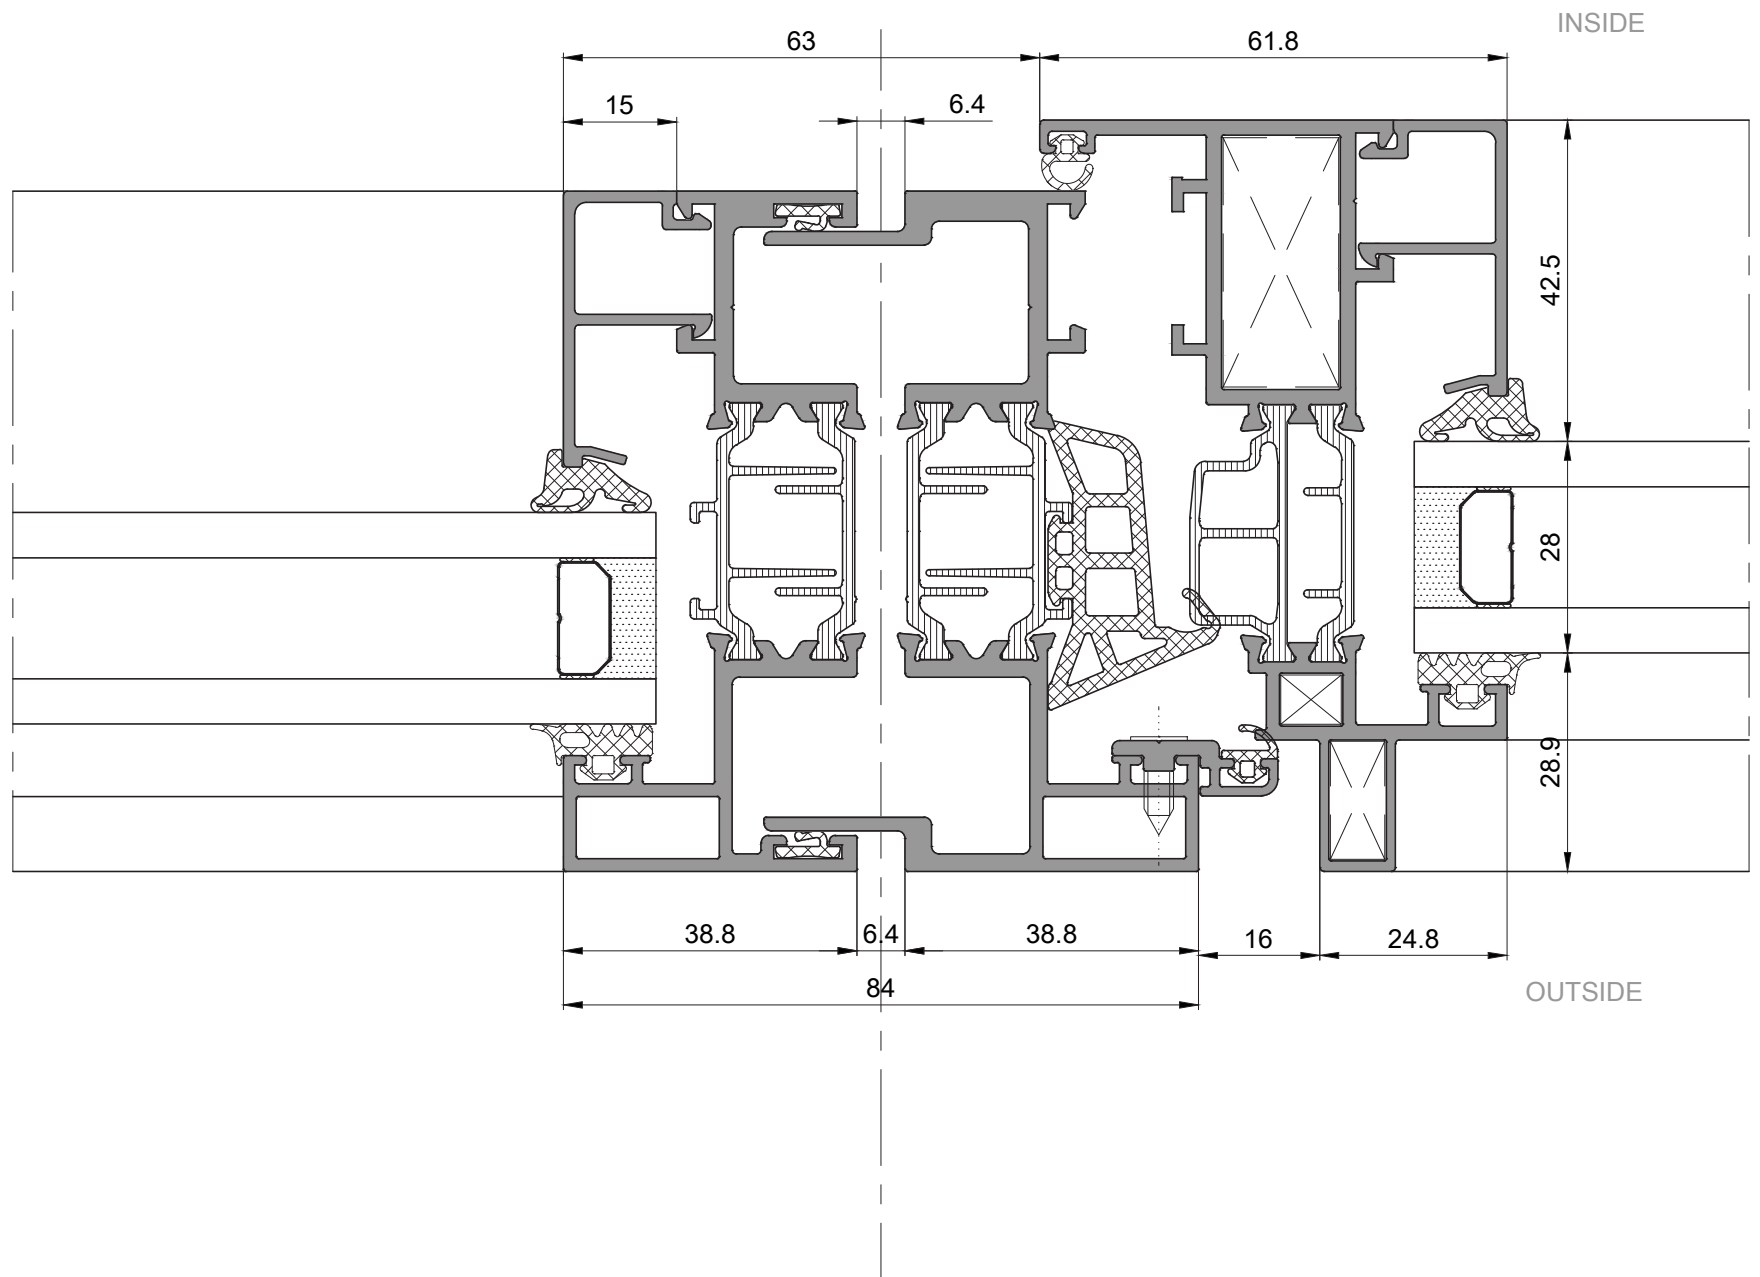

Spectral 90

Window and Door Systems

Fixed Window Section

Fixed Window Section with Receptor

Hidden Sash Sections

Double Hidden Sash Sections

Fixed Window Section with Receptor

Fixed Window Section

Fixed Window Section with Middle Transom

Fixed Window Section with Receptor

Fixed Window Section

Bonded Hidden Sash Sections

Bonded Hidden Sash Sections

Bonded Hidden Sash Sections

Classic inward opening Sash Sections

Classic inward opening Sash Sections

Classic inward opening Sash Sections

Captured Top hung Sash Sections

Captured Top hung Sash Sections

Captured Top hung Sash Sections

Bonded Top hung Sash Sections

Bonded Top hung Sash Sections