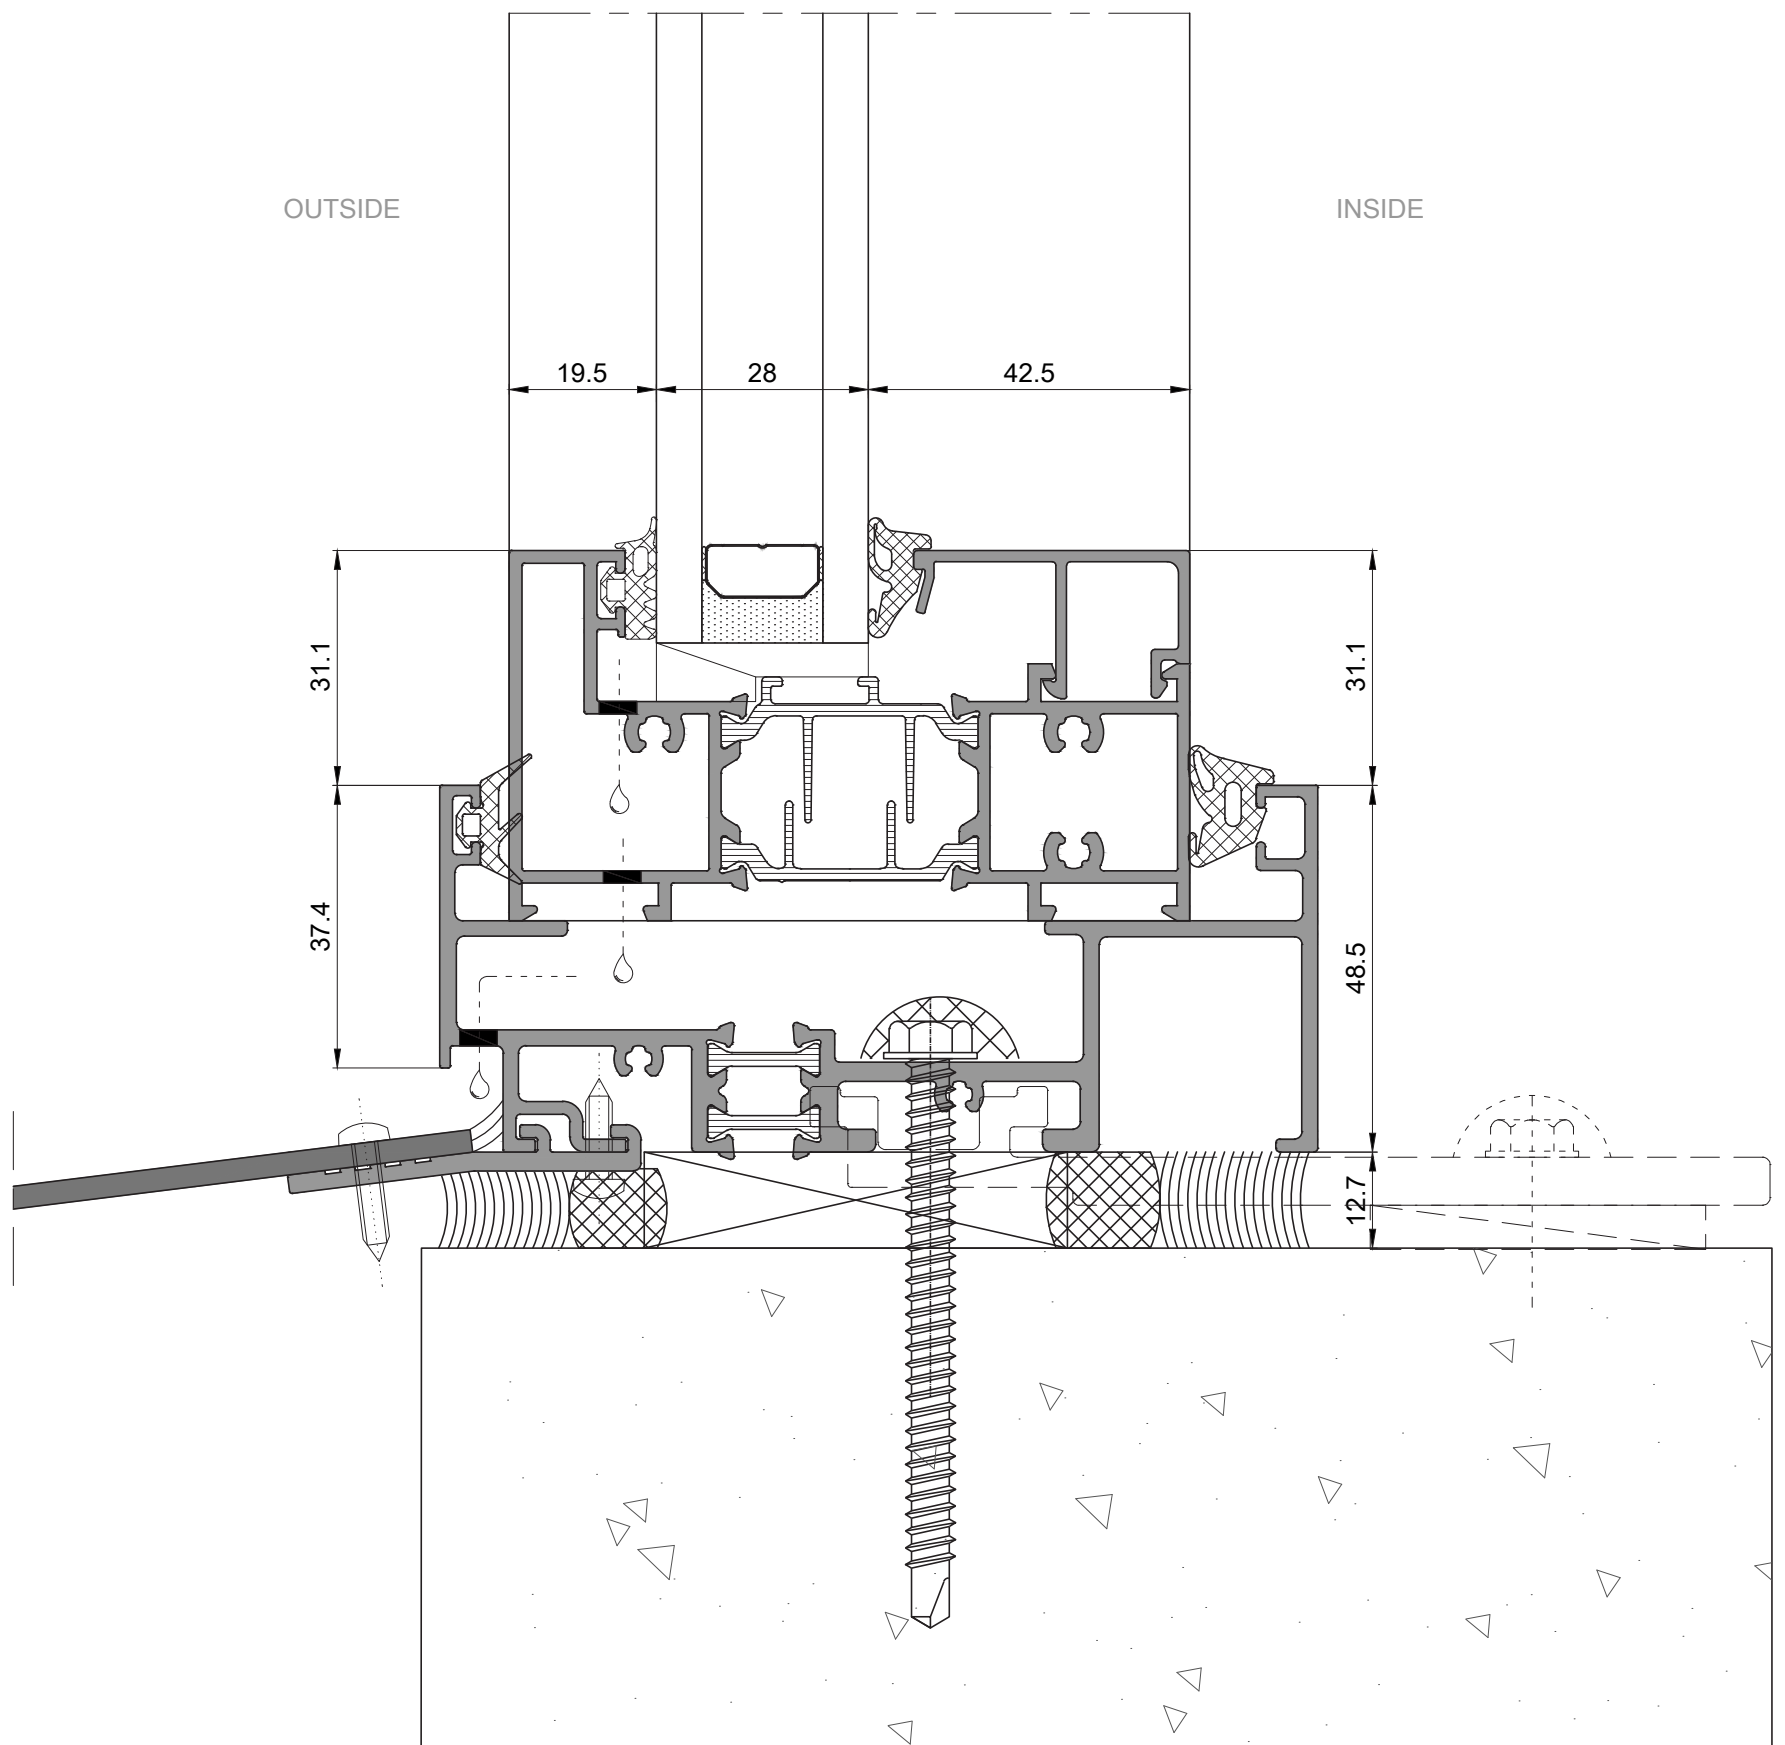

Spectral 90

Window and Door Systems

Fixed Window Section

Fixed Window Section with Receptor

Hidden Sash Sections

Double Hidden Sash Sections

Fixed Window Section with Receptor

Fixed Window Section

Fixed Window Section with Middle Transom

Fixed Window Section with Receptor

Fixed Window Section

Bonded Hidden Sash Sections

Bonded Hidden Sash Sections

Bonded Hidden Sash Sections

Classic inward opening Sash Sections

Classic inward opening Sash Sections

Classic inward opening Sash Sections

Captured Top hung Sash Sections

Captured Top hung Sash Sections

Captured Top hung Sash Sections

Bonded Top hung Sash Sections

Bonded Top hung Sash Sections