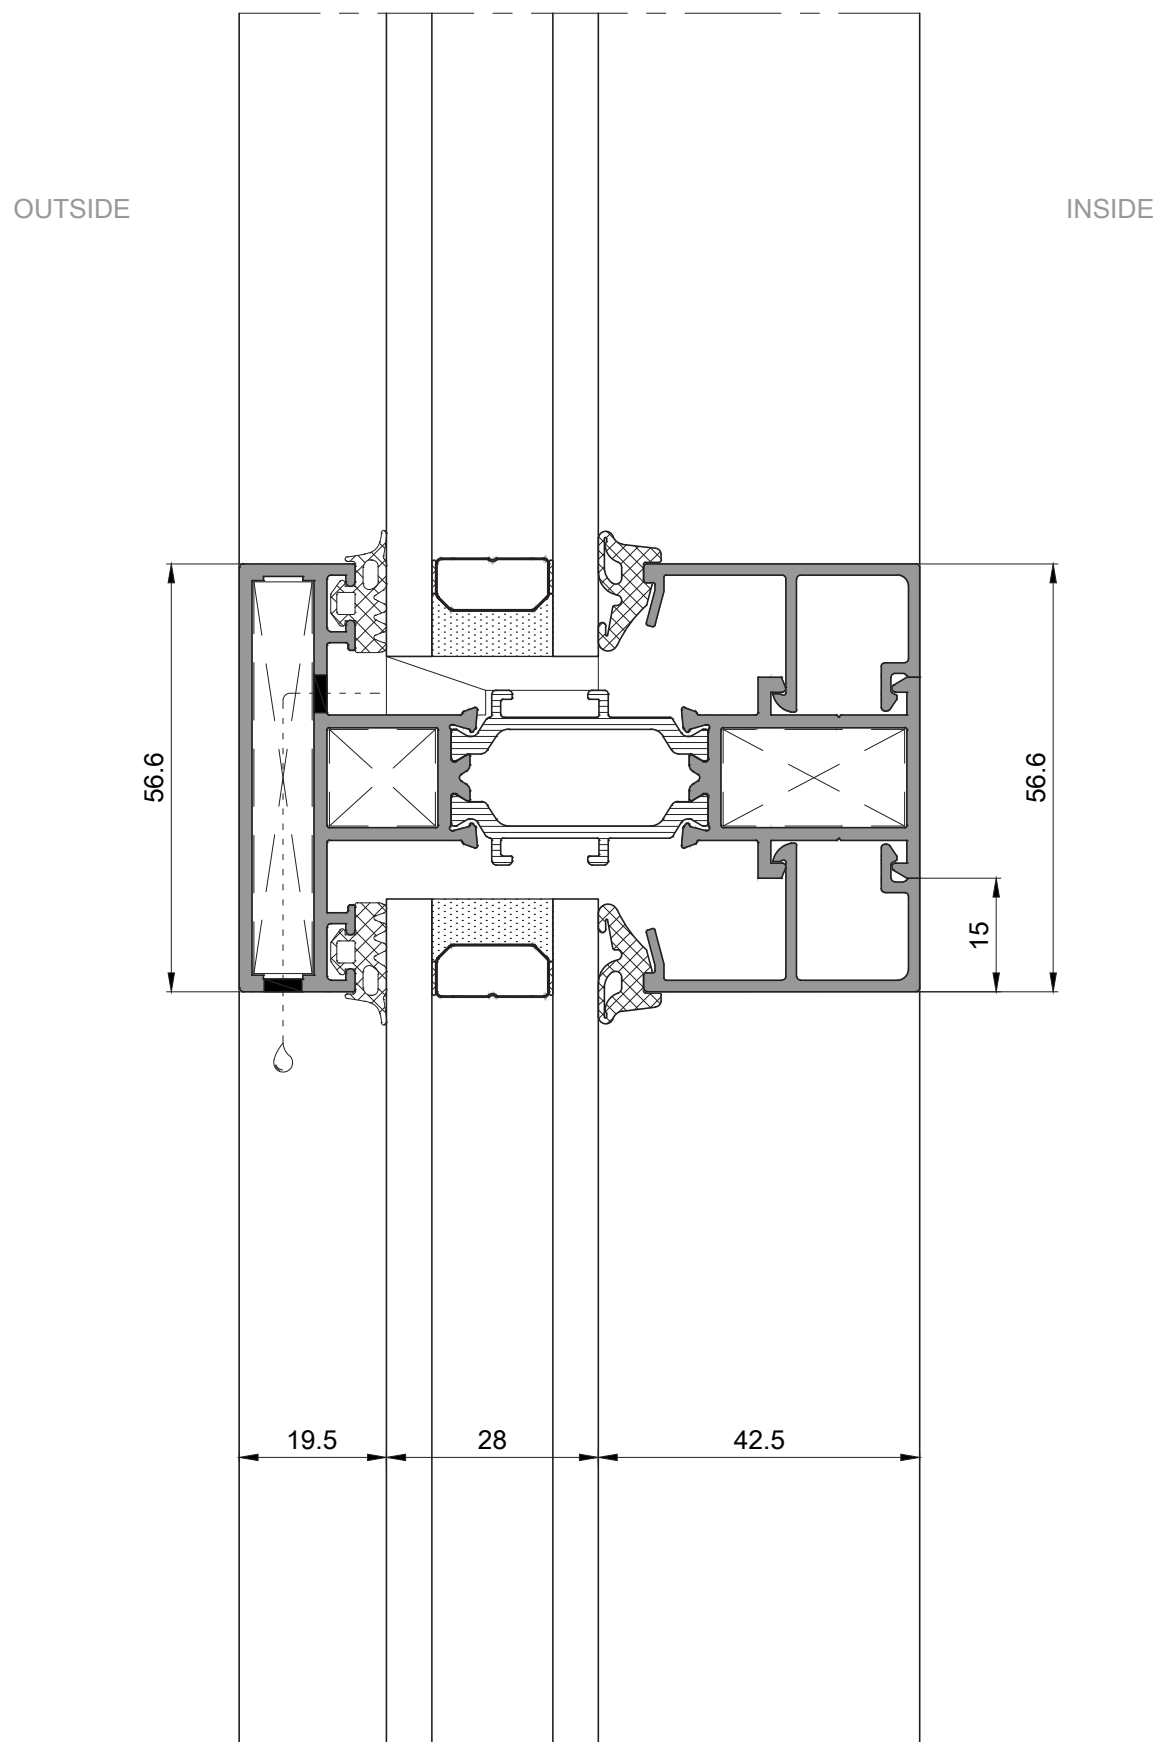

Spectral 90

Window and Door Systems

Fixed Window Section

Fixed Window Section with Receptor

Hidden Sash Sections

Double Hidden Sash Sections

Fixed Window Section with Receptor

Fixed Window Section

Fixed Window Section with Middle Transom

Fixed Window Section with Receptor

Fixed Window Section

Bonded Hidden Sash Sections

Bonded Hidden Sash Sections

Bonded Hidden Sash Sections

Classic inward opening Sash Sections

Classic inward opening Sash Sections

Classic inward opening Sash Sections

Captured Top hung Sash Sections

Captured Top hung Sash Sections

Captured Top hung Sash Sections

Bonded Top hung Sash Sections

Bonded Top hung Sash Sections