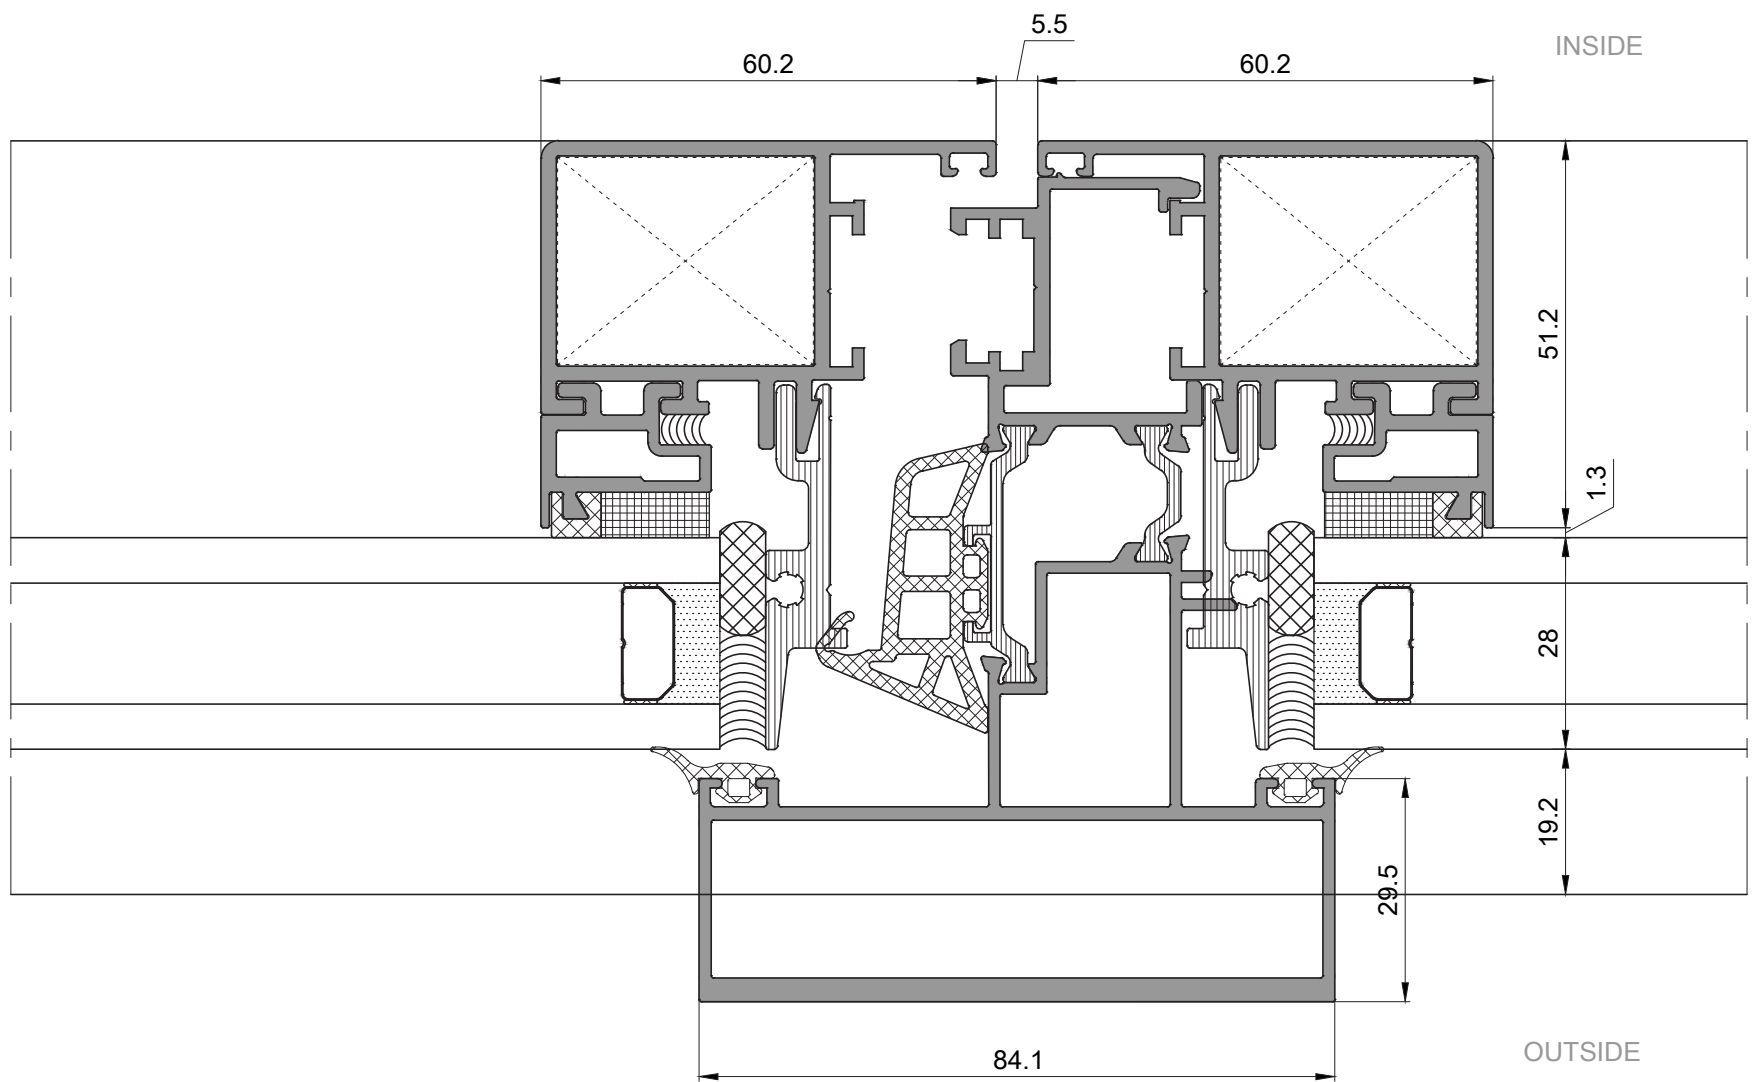

Spectral 90

Window and Door Systems

Fixed Window Section

Fixed Window Section with Receptor

Hidden Sash Sections

Double Hidden Sash Sections

Fixed Window Section with Receptor

Fixed Window Section

Fixed Window Section with Middle Transom

Fixed Window Section with Receptor

Fixed Window Section

Bonded Hidden Sash Sections

Bonded Hidden Sash Sections

Bonded Hidden Sash Sections

Classic inward opening Sash Sections

Classic inward opening Sash Sections

Classic inward opening Sash Sections

Captured Top hung Sash Sections

Captured Top hung Sash Sections

Captured Top hung Sash Sections

Bonded Top hung Sash Sections

Bonded Top hung Sash Sections