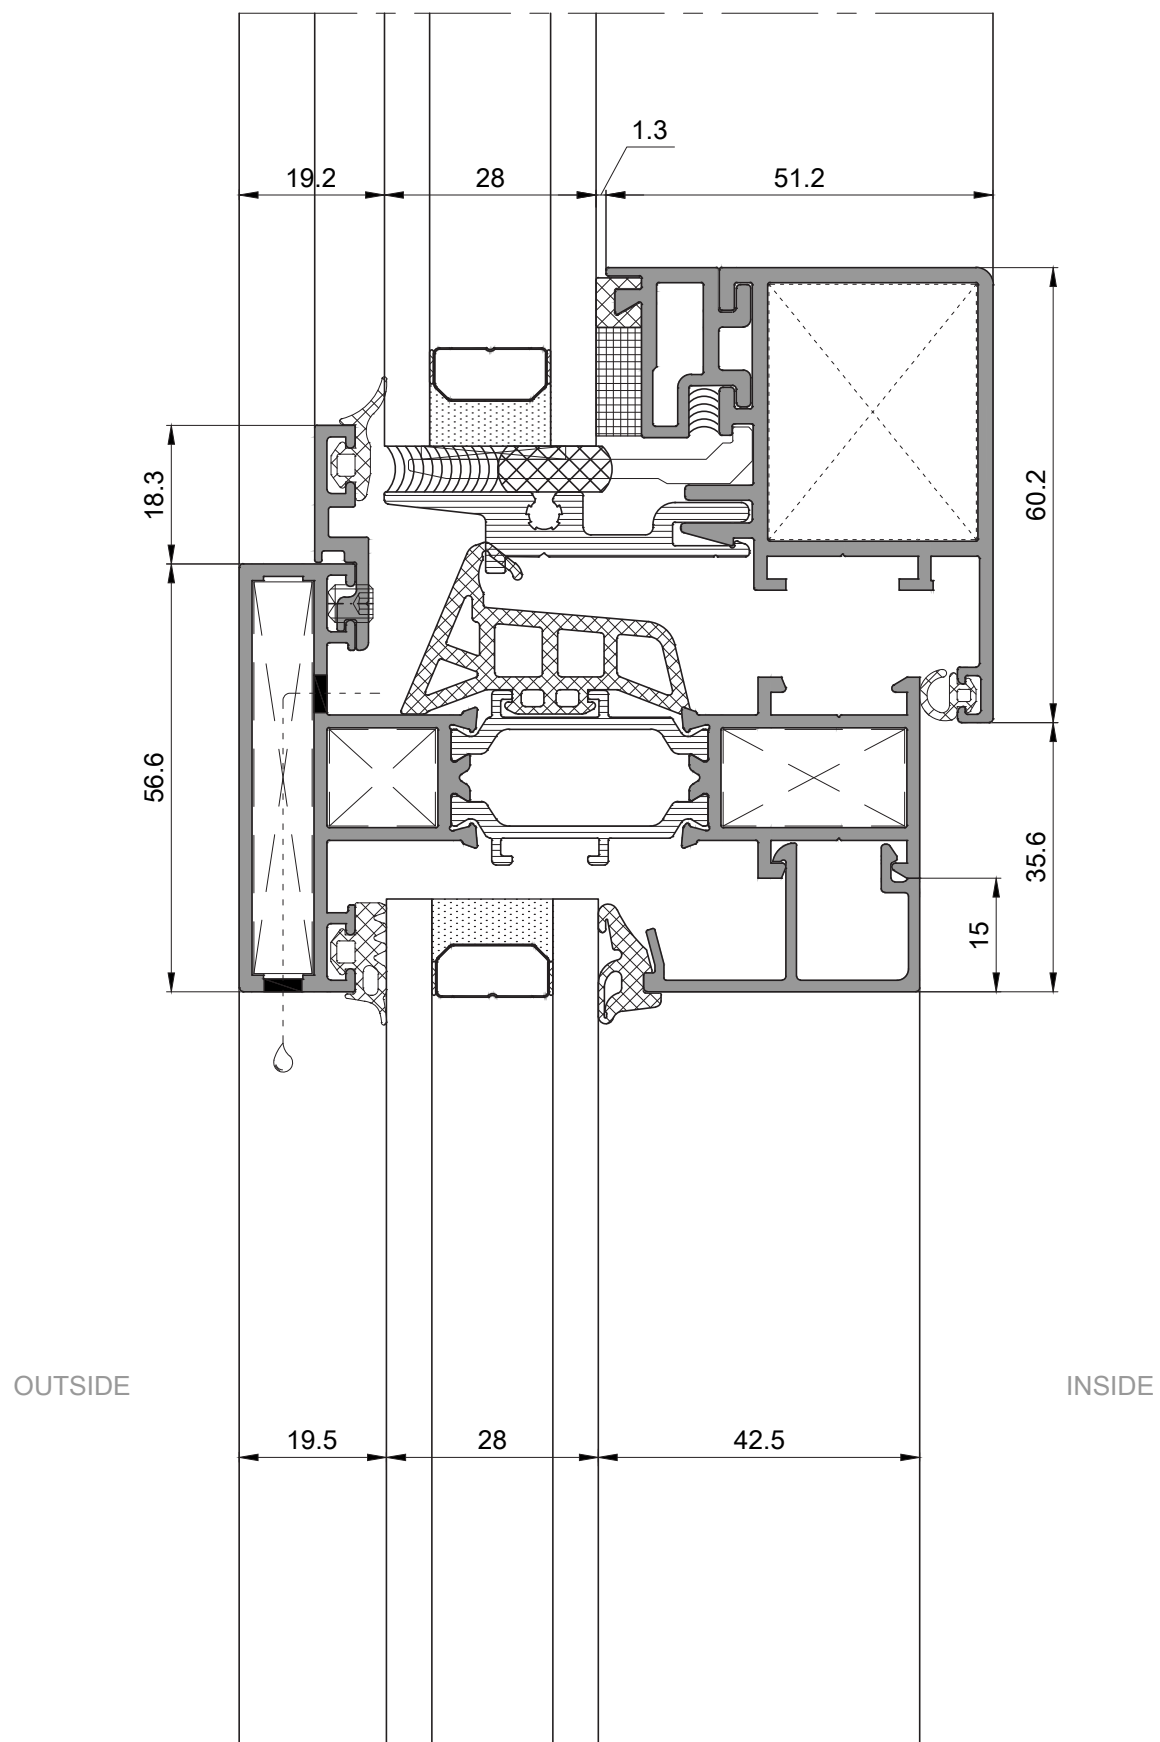

Spectral 90

Window and Door Systems

Fixed Window Section

Fixed Window Section with Receptor

Hidden Sash Sections

Double Hidden Sash Sections

Fixed Window Section with Receptor

Fixed Window Section

Fixed Window Section with Middle Transom

Fixed Window Section with Receptor

Fixed Window Section

Bonded Hidden Sash Sections

Bonded Hidden Sash Sections

Bonded Hidden Sash Sections

Classic inward opening Sash Sections

Classic inward opening Sash Sections

Classic inward opening Sash Sections

Captured Top hung Sash Sections

Captured Top hung Sash Sections

Captured Top hung Sash Sections

Bonded Top hung Sash Sections

Bonded Top hung Sash Sections