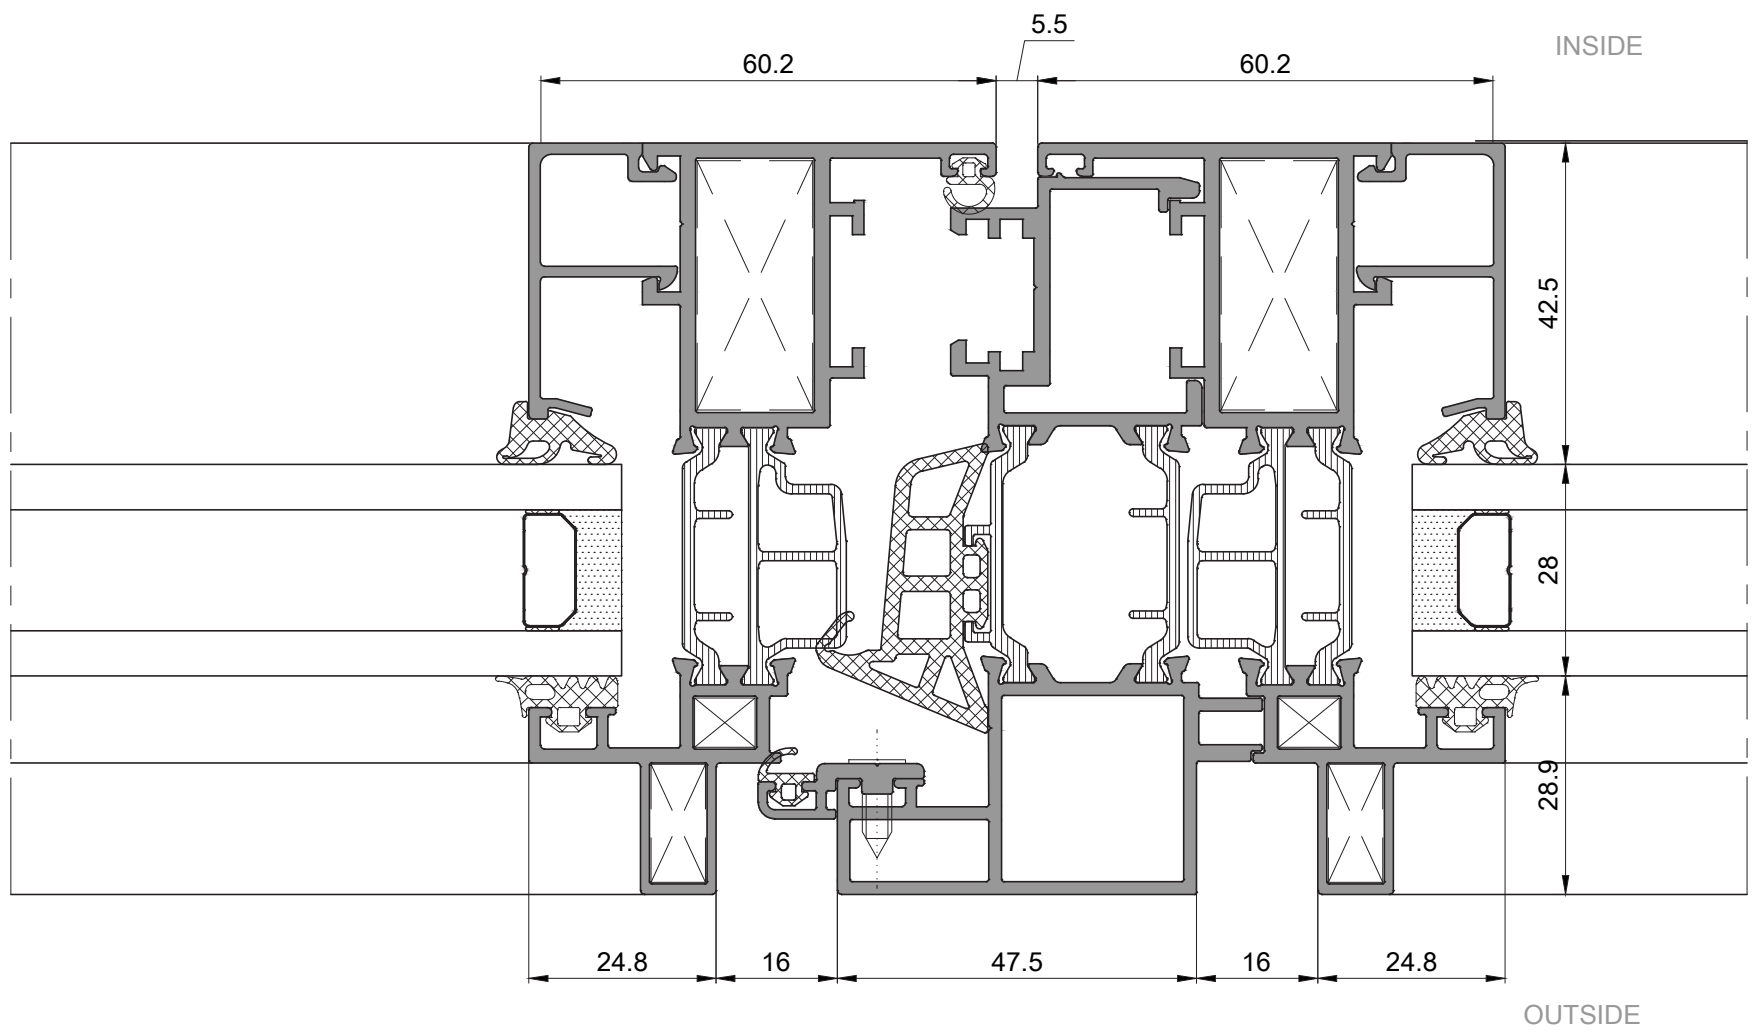

Spectral 90

Window and Door Systems

Fixed Window Section

Fixed Window Section with Receptor

Hidden Sash Sections

Double Hidden Sash Sections

Fixed Window Section with Receptor

Fixed Window Section

Fixed Window Section with Middle Transom

Fixed Window Section with Receptor

Fixed Window Section

Bonded Hidden Sash Sections

Bonded Hidden Sash Sections

Bonded Hidden Sash Sections

Classic inward opening Sash Sections

Classic inward opening Sash Sections

Classic inward opening Sash Sections

Captured Top hung Sash Sections

Captured Top hung Sash Sections

Captured Top hung Sash Sections

Bonded Top hung Sash Sections

Bonded Top hung Sash Sections