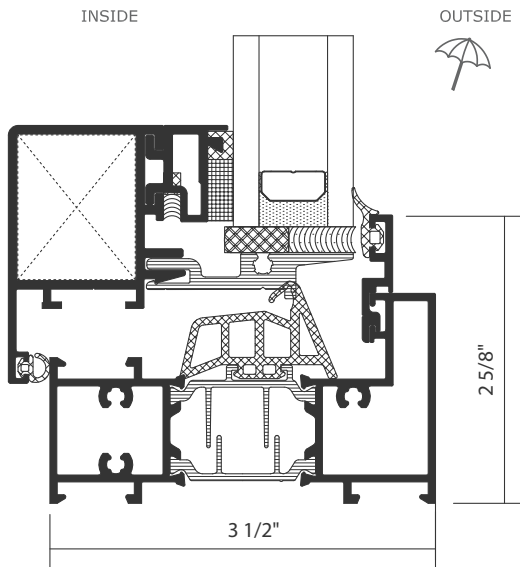

Performance Values			
	ASTM E 283	Air Infiltration	<0,1 cfm/sq.ft @ 6.24 psf
	ASTM E 331	Water Resistance	+12 psf
	ASTM E 330	Wind Load	±40 / ±60 psf
	NFRC	U Factor	0,28-0,37 Btu/(h.ft².F)
	NFRC	SHGC	0,25 - 0,40

KLEIDCO®

KLEIDCO Building Solutions
33 Nassau Ave. Brooklyn, NY 11222
usa.kleidco.com | +1 (917) 583-0375

Copyright: BLC.v4 | 06.2024